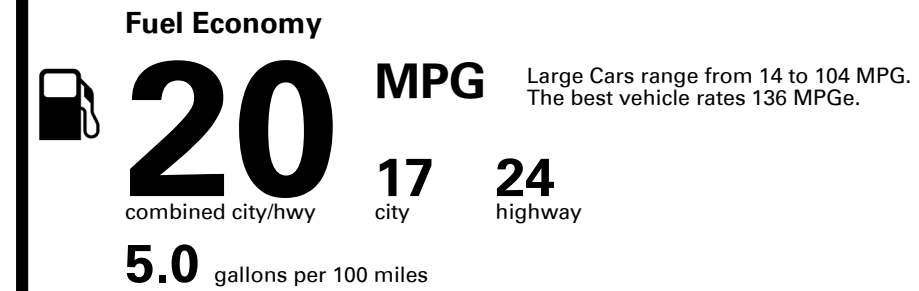

TOTAL PRICE: \$58,825.00

207 A 2318QMORNI

EMISSIONS:
This vehicle is certified to meet emission requirements in all 50 states

EPA DOT Fuel Economy and Environment

Gasoline Vehicle

You spend \$3,750
more in fuel costs over 5 years compared to the average new vehicle.

Annual fuel cost \$2,100

Fuel Economy & Greenhouse Gas Rating (tailpipe only)

Smog Rating (tailpipe only)

This vehicle emits 453 grams CO₂ per mile. The best emits 0 grams per mile (tailpipe only). Producing and distributing fuel also create emissions; learn more at fueleconomy.gov.