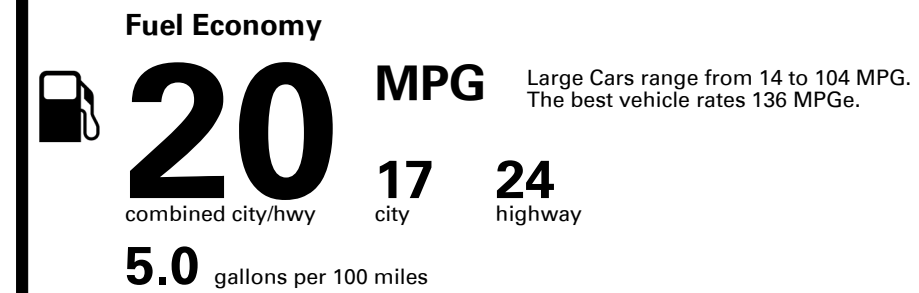

Inland Freight & Handling : \$975.00

VIN: KMHGN4JB1JU249680	ENGINE: G6DPAH889153	EXTERIOR COLOR: SIBERIAN ICE	INTERIOR/SEAT COLOR: GRAY/GRAY
MODEL: B2432A65	PORT OF ENTRY: PH	TRANSPORT: TRUCK	ACCESSORY WEIGHT: 12 lbs./ 5 kgs.

TOTAL PRICE: \$58,825.00

EMISSIONS:
This vehicle is certified to meet emission requirements in all 50 states

EPA DOT Fuel Economy and Environment

Gasoline Vehicle

You spend \$3,750
more in fuel costs over 5 years compared to the average new vehicle.

Annual fuel cost \$2,100

Fuel Economy & Greenhouse Gas Rating (tailpipe only)

Smog Rating (tailpipe only)

This vehicle emits 453 grams CO₂ per mile. The best emits 0 grams per mile (tailpipe only). Producing and distributing fuel also create emissions; learn more at fueleconomy.gov.